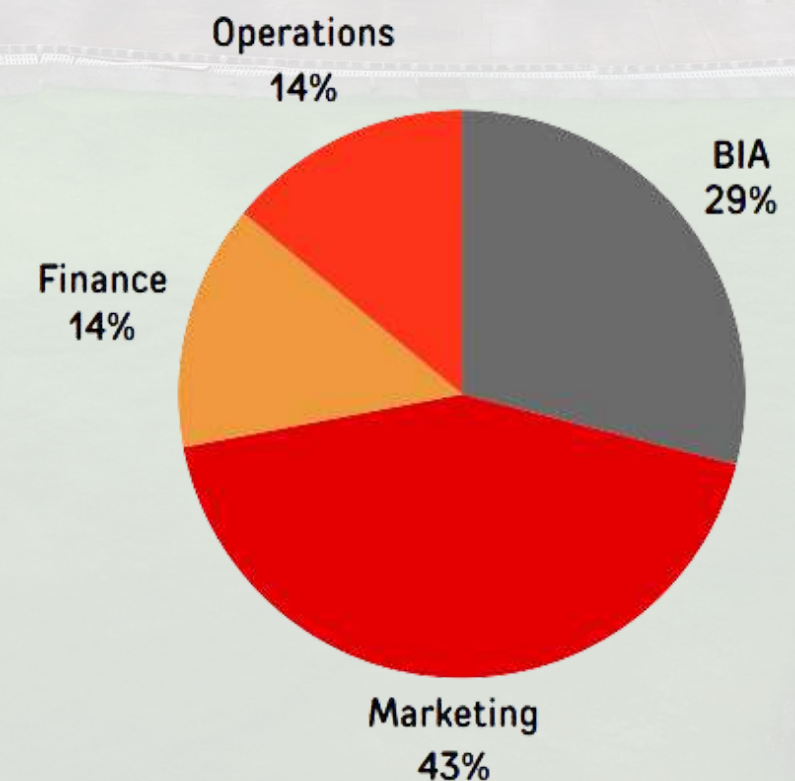

School of Technology Management & Engineering , NMIMS Indore

PLACEMENT STATISTICS FOR BATCH 2024

MBA Tech

B. Tech

MBA Tech	Highest 10 LPA	Average 7.96 LPA
	B. Tech	Highest 5.4 LPA

B. Tech

MBA Tech

MBA Tech. Recruiters