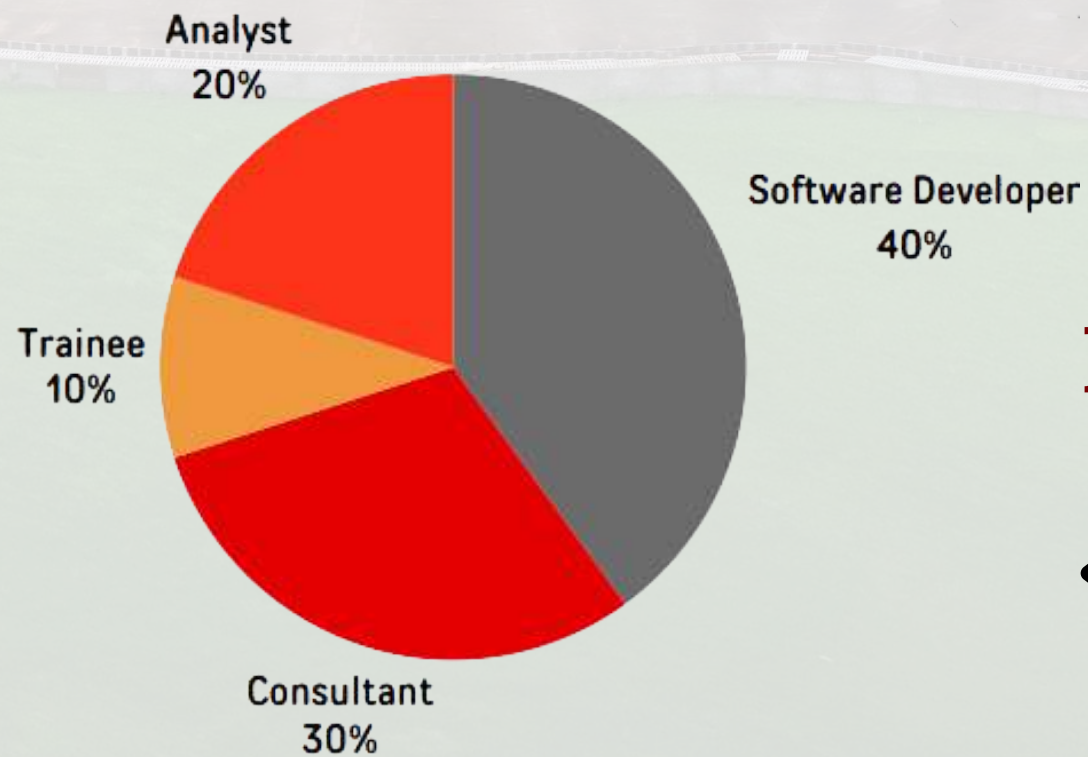

School of Technology Management & Engineering , NMIMS Indore

PLACEMENT STATISTICS FOR BATCH 2024

MBA Tech

B. Tech

MBA Tech	Highest 10 LPA	Average 7.96 LPA
	B. Tech	Highest 5.4 LPA

B. Tech

MBA Tech

MBA Tech. Recruiters