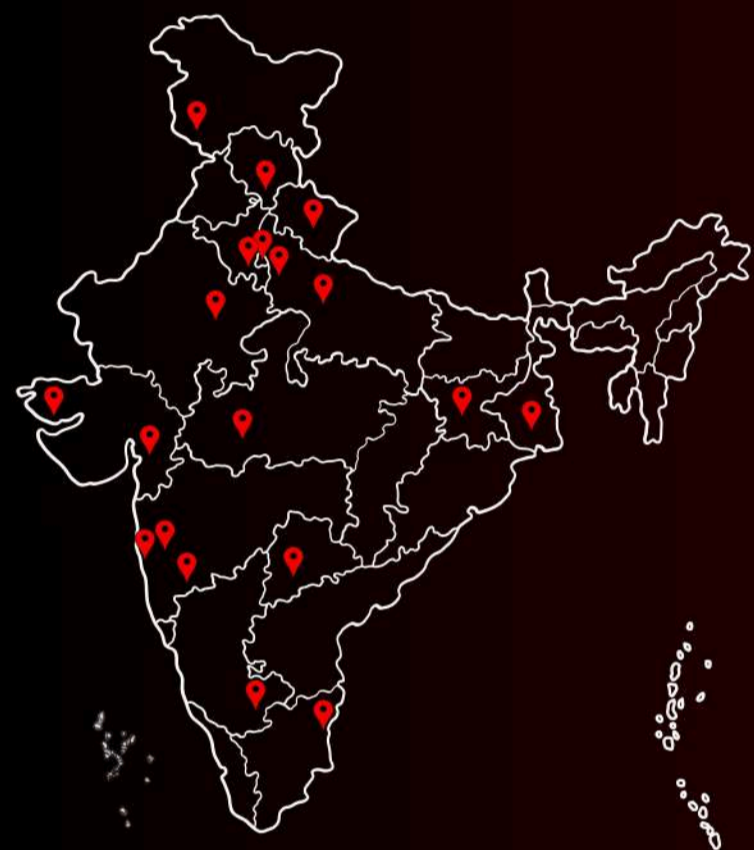

WECARE (CSR) INTERNSHIP PROGRAM FOR MBA 2024-2026

Gender Diversity

Educational Background

CSR Domain

Demographic Diversity

Work Experience

OUR PARTNERS