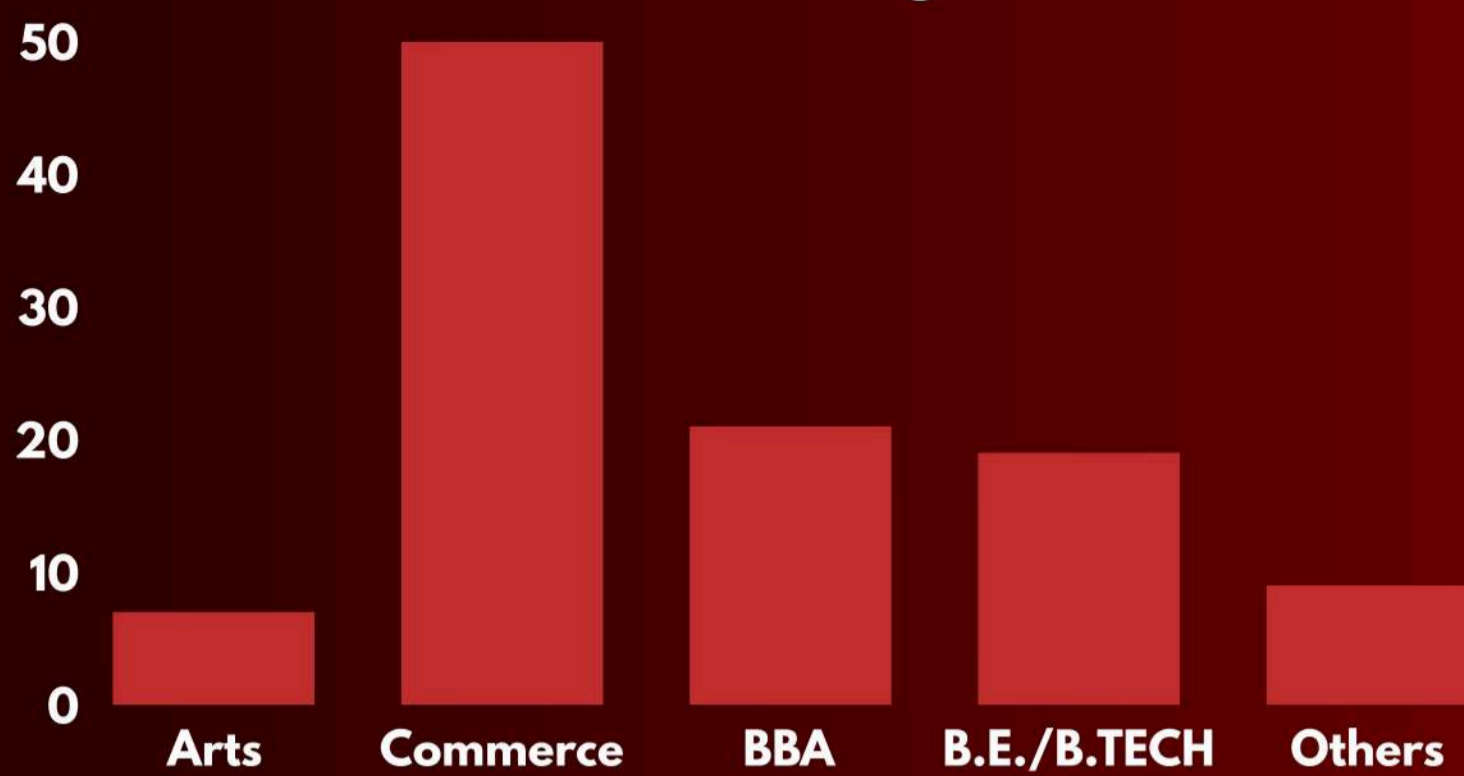

WECARE (CSR) INTERNSHIP PROGRAM FOR MBA 2024-2026

Gender Diversity

Educational Background

CSR Domain

Demographic Diversity

Work Experience

OUR PARTNERS